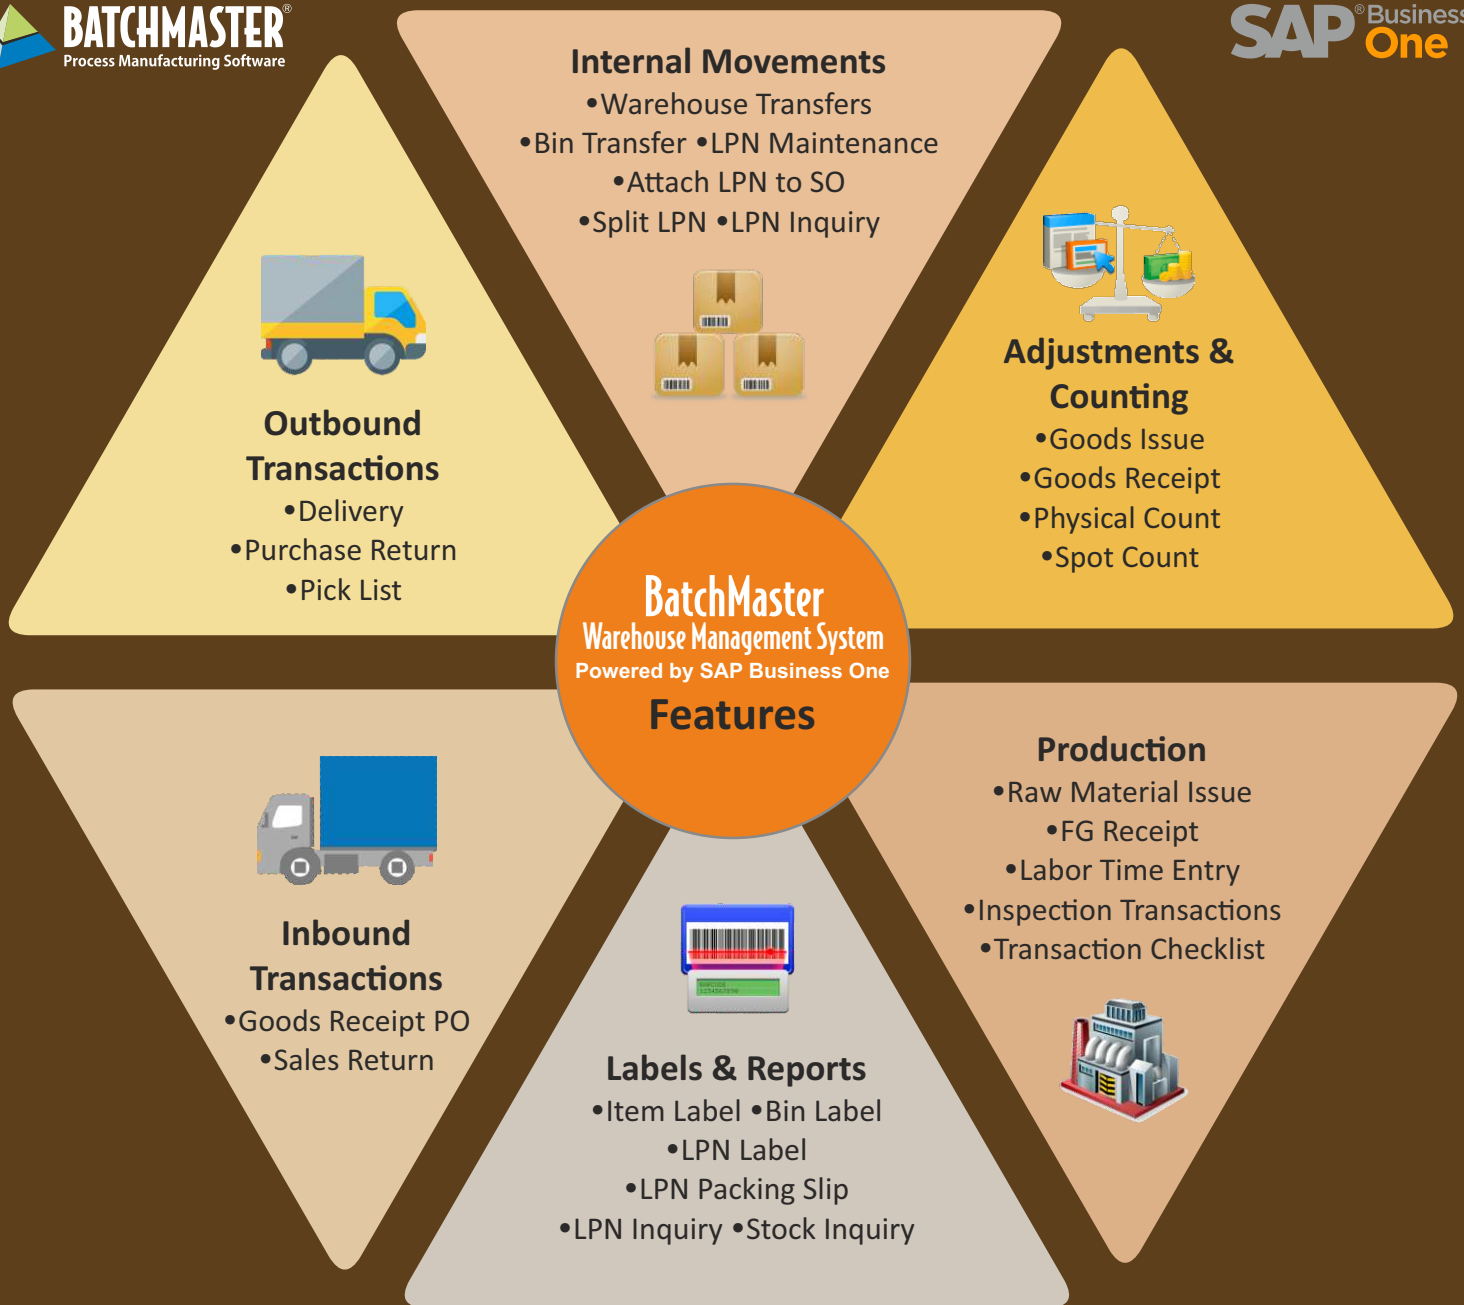

BatchMaster Warehouse Management System Powered by SAP Business One

Complete Warehouse Management: From Gate-In to Gate-Out

BatchMaster Warehouse Management System (WMS) powered by SAP Business One is a stand-alone application based on SAP Fiori design with full responsive user interface designed for mobile devices like industrial handhelds and tablets that help to remotely perform various warehouse operations like receiving, shipment, all internal movements, LPN/Pallet management and shop floor transactions. The transactions performed gets posted to SAP Business One in real time manner giving you complete visibility and utmost accuracy.

As a result, manufacturers can record the warehouse transactions even at remotest corner of the industry. It records transaction right where it happens whether on the plant floor, on the fork lift, at receiving, at shipping, and anywhere in between. Eliminating

hundreds, maybe thousands of keystrokes, it controls and updates your inventory moves using a barcode scanner and attachment of mobile/handheld device tracks outgoing inventory, replenishment, cycle counting and receiving.

Ultimately, manufacturers have accurate and real-time information of all areas of their company and throughout all points in the supply chain. All transactions are recorded to the SAP Business One database instantly – no batch modes, no third party interfaces, no reconciliation programs to run later. This real-time and easily accessible information is essential to make smart decisions, better manage costs, reduce downtime and inventory excesses, and improve demand forecasting.